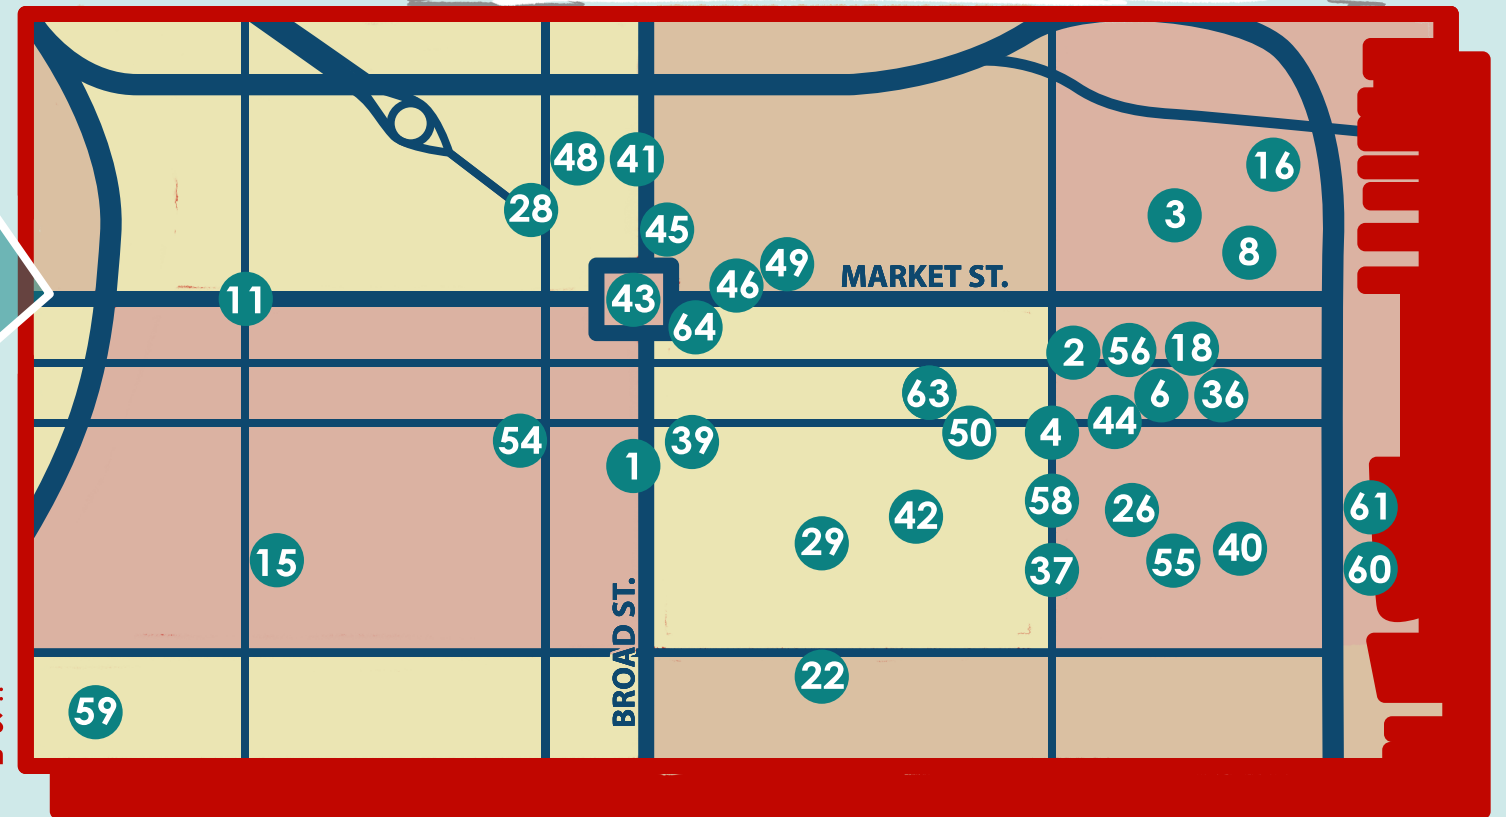

CLIVEDEN

JOHN COLTRANE

ST. JAMES THE LESS

EDGAR ALLAN POE

U.S.S. OLYMPIA

WOODLANDS MANSION

PENNSYLVANIA ACADEMY OF THE FINE ARTS

Artwork & Map Design by:
HAND OVER FIST SIGNS
handoverfistsigns.com