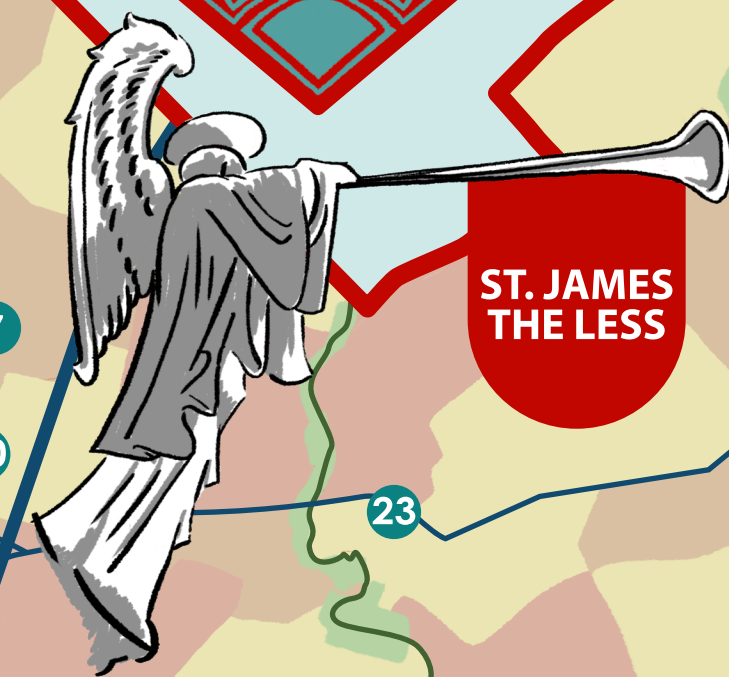

PHILADELPHIA

NATIONAL HISTORIC LANDMARKS

- 1 Academy of Music 2 American Philosophical Society 3 Arch Street Meeting House 4 Athenaeum 5 Boathouse Row
- 6 Carpenters' Hall 7 Charles Wilson Peale House 8 Christ Church 9 Church of the Advocate 10 Cliveden 11 College of Physicians 12 Colonial Germantown Historic District 13 Eastern State Penitentiary 14 Edgar Allan Poe National Historic Site 15 Edward Drinker Cope House
- 16 Elfreth's Alley 17 Fairmount Water Works 18 First Bank of the U.S. 19 Fisher Fine Arts Library 20 Fort Mifflin 21 Founder's Hall
- 22 Frances Ellen Watkins Harper House 23 Friends Hospital 24 Germantown Cricket Club 25 Henry O. Tanner Homesite
- 26 Hill-Physick House 27 Institute of the Pennsylvania Hospital 28 Insurance Company of North America Building
- 29 J. Peter Lesley House 30 James Logan Home 31 John Bartram House 32 John Coltrane House 33 Johnson House
- 34 Laurel Hill Cemetery 35 Memorial Hall 36 Merchants' Exchange Building 37 Mother Bethel A.M.E. Church
- 38 Mount Pleasant 39 New Century Guild 40 New Market 41 Pennsylvania Academy of the Fine Arts
- 42 Pennsylvania Hospital 43 Philadelphia City Hall 44 Philadelphia Contributionship
- 45 Masonic Temple 46 PSFS Building 47 Philadelphia School of Design for Women 48 Race Street Meetinghouse 49 Reading Terminal 50 Reynolds-Morris House
- 51 Richards and Goddard Laboratories 52 Rittenhousertown Historic District
- 53 St. James-the-Less Episcopal Church 54 St. Mark's Church
- 55 St. Peter's Church 56 Second Bank of the U.S. 57 Thomas Eakins House 58 Thome Sully Residence 59 U.S. Naval Asylum
- 60 USS Olympia 61 USS Becuna 62 Wagner Free Institute of Science 63 Walnut Street Theater 64 Wanamaker Building
- 65 Woodford 66 Woodlands Mansion 67 Wyck

CLIVEDEN

JOHN COLTRANE

ST. JAMES THE LESS

EDGAR ALLAN POE

U.S.S. OLYMPIA

WOODLANDS MANSION

PENNSYLVANIA ACADEMY OF THE FINE ARTS

Artwork & Map Design by:
HAND OVER FIST SIGNS
handoverfistsigns.com